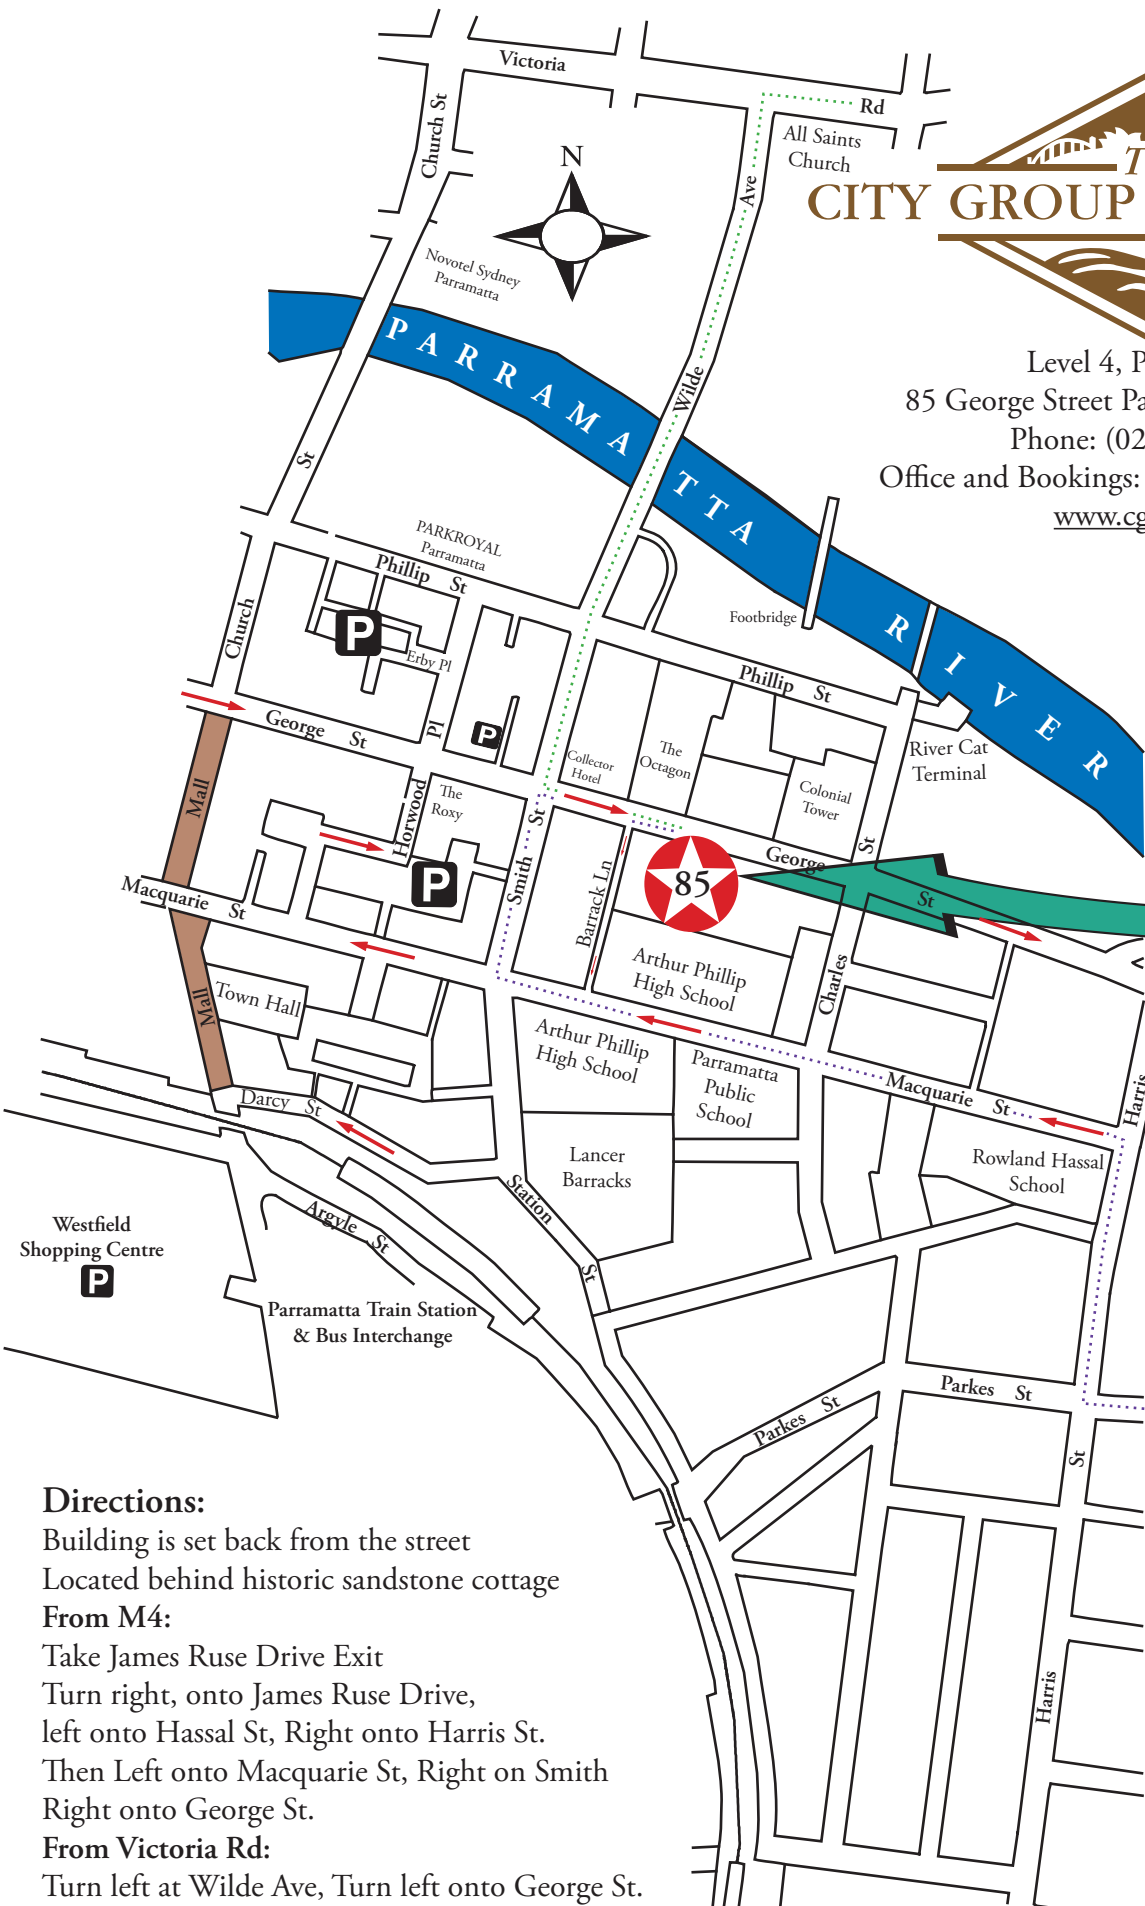

The CITY GROUP ROOMS WEST

Level 4, Perth House
85 George Street Parramatta NSW 2150
Phone: (02) 9635 9024
Office and Bookings: Phone (02) 9299 8907
www.cgr.com.au

The City Group Rooms West

Directions:

Building is set back from the street
Located behind historic sandstone cottage

From M4:

Take James Ruse Drive Exit
Turn right, onto James Ruse Drive,
left onto Hassall St, Right onto Harris St.
Then Left onto Macquarie St, Right on Smith
Right onto George St.

From Victoria Rd:

Turn left at Wilde Ave, Turn left onto George St.

Parking: (Click on **P** to open websites)

Researchers please call for onsite parking, prebooking may be required.

Council carpark; City Centre & Eat Street < 5min walk

Westfield 10 mins walk, 3 hours free* (*as of 24/05/2017)

Train/Bus/Ferry:

5 Min Walk from Parramatta Station, 3 min from River Cat terminal